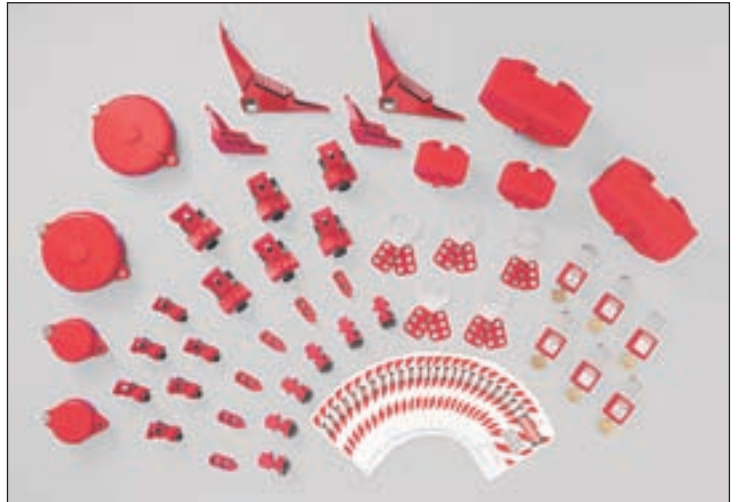

VALVE LOCKOUT STARTER KIT

Kit Components:

- 2 – 25mm – 62mm Gate Valve Lockouts (65560)
- 2 – 62mm – 100mm Gate Valve Lockouts (65561)
- 2 – Small Ball Valve Lockouts (65666)
- 2 – Large Ball Valve Lockouts (65669)
- 3 – Red Labelled Lockout Hasps (65960-1)
- 2 – 20mm Blue Steel Master Padlocks (850824)
- 2 – 47mm Blue Steel Master Padlocks (850830)
- 10 – Lockout Tags (65525)
- 1 – Yellow Canvas Locking Carrying Bag (65780)

STANDARD PACKAGE: 1

Part Number	Description
65778	Valve Lockout Starter Kit

DEPARTMENT LOCKOUT STARTER KIT

Kit Components:

- 6 – Original Breaker Lockouts (65688)
- 6 – Small “No Hole” Breaker Lockouts (65965)
- 6 – Large “No Hole” Breaker Lockouts (65966)
- 6 – Universal Multi-Pole Breaker Lockouts (66320)
- 2 – Small Brady Plug Lockout (65674)
- 2 – Large Brady Plug Lockout (65675)
- 2 – 25-62mm Gate Valve Lockouts (65560)
- 2 – 62-100mm Gate Valve Lockouts (65561)
- 2 – Small Ball Valve Lockouts (65666)
- 2 – Large Ball Valve Lockouts (65669)
- 5 – 25mm Safety Lockout Jaws (65375-1)
- 6 – Red Safety Padlocks (850831)
- 50 – Lockout Tags (65525)
- 2 – Yellow Canvas Locking Carrying Bags (65780) (not pictured)

STANDARD PACKAGE: 1

Part Number	Description
833389	Department Lockout Starter Kit

LOCKOUT TAGOUT STORAGE BAGS

99162 (254 x 419 x 215mm)

51172 – Also available in black (120 x 190 x 50mm)

51173 (355 x 100 x 381mm)

READY ACCESS PADLOCK STATION

Holds up to 10 padlocks, 6 hasps and 10 tags. Semi-transparent hinged cover with locking mechanism protects contents from harsh environments and prevents unauthorised access. Slots in back for wall mounting, attachable carrying handle facilitates easy portability. Space-saving design delivers footprint half the size of competitors. Dimensions: 177 (h) x 336 (w) x 63.5 (d) mm.