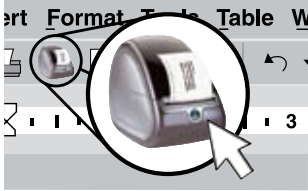

1 Select name and address

2 Click on the LabelWriter icon

3 Your label is ready

SUPER FAST & EASY

JUST SELECT, CLICK, PRINT

www.dymo.com

FEATURES	LABELWRITER TWIN TURBO
Number of label types	16
Number of templates	40
PC and Mac compatible	✓
Suitable for networks	✓
Database import e.g. MS Excel, MS Access	✓
Barcode formats	20
Time and date notation	✓
Designer	✓
Auto sizing	✓
Address book	✓
Add-ins for MS Word, MS Outlook, Palm Desktop, Corex Cardscan, Act, Goldmine, Word Perfect 12	✓
Print speed	55 labels per minute
Label width	Up to 60 mm
Label type	Die cut
Printing process	Direct thermal
Printing resolution	300 DPI
Label eject	✓
Connection	USB

Sanford New Zealand, 1 Verisimo Drive,
Mangere, Auckland, New Zealand
Customer Service Telephone: +64 9 256 5941
www.dymo.com

DYMO[®]

LabelWriter Twin Turbo

COMBINED FORCES

THE EASIEST WAY TO PRINT LABELS FROM YOUR PC OR MAC

16 label types

55 labels per minute

The LabelWriter Twin Turbo combines two of the world's fastest label printers side by side in a single machine. The result is a quantum leap in flexibility and capacity. No more stopping to switch rolls to print a different size label, or to send out large mailings. All it takes is select, click, print. The Twin Turbo maximizes the full power, potential and speed of your labelling system.

16 LABEL TYPES, COUNTLESS POSSIBILITIES

EXCELLENCE IS A STATE OF MIND

LabelWriter Twin Turbo takes label printing to a completely new level of productivity. The ultimate for eliminating all the hassle of printing a label from your computer. It is a full function label printer with great design, handling labels up to 60 mm wide in a variety of specialised shapes and all at 300 dpi for high quality printing. Compatible with both PC and Mac through a USB port. This is performance once only dreamed of.