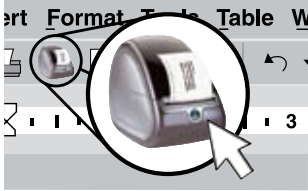

1 Select name and address

2 Click on the LabelWriter icon

3 Your label is ready

SUPER FAST & EASY

JUST SELECT, CLICK, PRINT

www.dymo.com

FEATURES	LABELWRITER DUO	
	TOP	BOTTOM
Number of label types	16	15 D1 Tapes
Number of templates	40	–
PC and Mac compatible	✓	✓
Suitable for networks	✓	✓
Database import e.g. MS Excel, MS Access	✓	✓
Barcode formats	20	20
Time and date notation	✓	✓
Designer	✓	✓
Auto sizing	✓	✓
Address book	✓	✓
Add-ins for MS Word, MS Outlook, Palm Desktop, Corex Cardscan, Act, Goldmine, Word Perfect 12	✓	–
Printing process	Direct thermal	Thermal transfer
Printing resolution	300 DPI	180 DPI
Print speed	55 labels per minute	10 mm per second
Label width	Up to 60 mm	6, 9, 12, 19, 24 mm
Label type	Die cut	D1 continuous tape
Label eject	✓	Auto cut
Automatic cutter	–	✓
Connection	USB	USB

15 tape / print colour combinations

The LabelWriter Duo brings together the best of both DYMO label worlds, combining the support of die-cut paper labels with long lasting continuous tape labels available in various colours and tape widths. This machine is simply the most versatile label printer in the world. No one else is even close. The innovative concept of the LabelWriter Duo combines a LabelWriter 400 Turbo with a LabelManager, enabling printing on die-cut labels and on durable tape. Duo is the ultimate labelmaker. Print the perfect label for any application.