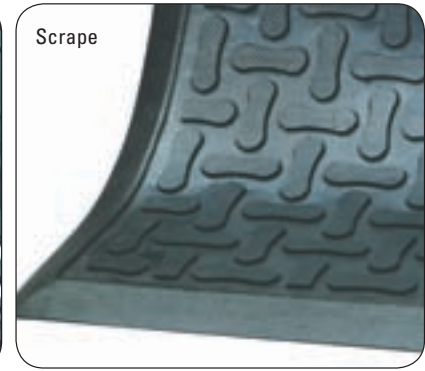

COMFORT FLOW/SCRAPE MAT

Quality nitrile rubber construction, the most advanced matting material currently available, makes the mat grease/oil proof and welding safe. It is lightweight, easy to clean and exceptionally comfortable to work on. Treated with anti-bacterial solution to guard against odours and degradation.

STANDARD PACKAGE: 1

Part No.	Dimensions	Style	Price (EX GST)
861057	600 x 900mm	Scrape	$129.00
861058	600 x 900mm	Flow	$129.00
861059	900 x 1500mm	Scrape	$269.00
861060	900 x 1500mm	Flow	$269.00
861061	1200 x 1800mm	Scrape	$419.00
861062	1060 x 1700mm	Flow	$419.00

SAFETY CUSHION MAT

Comfort non-slip, 12mm thick mat has bevelled edges for safety and is ideal for factories, kitchens, food preparation areas, boats and behind counters.

Terracotta is grease resistant and has a Nitrile composition, where as the Black is ideal for general purpose and is constructed of 100% Natural Rubber.

STANDARD PACKAGE: 1

Part No.	Dimensions	Colour	Price (EX GST)
872217	600 x 900mm	Black	$59.00
872216	900 x 1500mm	Terracotta	$115.00
872218	900 x 1500mm	Black	$115.00