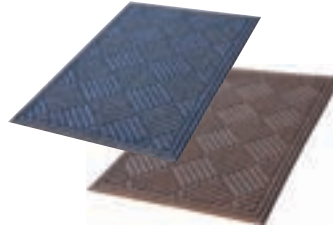

## ECO ENTRANCE MAT

Environmentally friendly mat made from recycled rubber reclaimed from scrap tyres and recycled plastic bottles.

This mat is ultra durable and resistant as it stores water to prevent slip hazards. A rubber reinforced cleaning surface is permanently moulded into the mat, eliminating crushing of the surface and ensuring long term cleaning effectiveness. The ECO mat stops contaminants entering the building, protecting floor surfaces from premature wear. Suitable for both indoor and outdoor use.

### STANDARD PACKAGE: 1

Part No.	Dimensions (WxL)	Colour	Price (EX GST)
872207	600 x 900mm	Smoke	\$79.90
872208	600 x 900mm	Walnut	\$79.90
872209	900 x 1500mm	Smoke	\$139.00
872210	900 x 1500mm	Walnut	\$139.00
872211	1200 x 1800mm	Smoke	\$275.00
872212	1200 x 1800mm	Walnut	\$275.00

## RIBBED ENTRANCE MATS

Extremely coarse fibres for demanding heavy traffic and heavily soiled areas, this mat is ideal for scraping dirt off shoes.

The deep ribbed, 100% polypropylene fibres deflect dirt into the sunken channels. The channels have excellent water absorption and mat dries quickly. Flame resistant and UV stable, the heavy gauge vinyl backing protects floors from abrasion and moisture. To clean, simply vacuum, sweep or hose down.

## RUBBER MATTING ROLL

Hardwearing wide rib, natural rubber sheeting protects floors and provides an anti-slip surface. It can be cut to any size and is easy to sweep or clean making it ideal for floor covering, ute/van flooring or used for ramps. Thickness is 3.5mm.