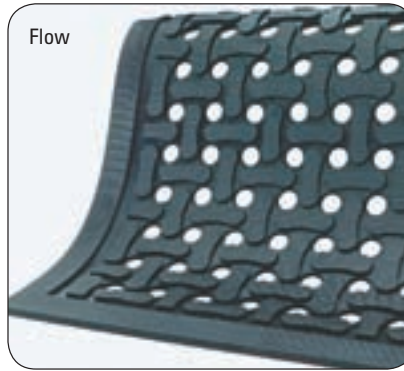

COMFORT FLOW/SCRAPE MAT

Quality nitrile rubber construction, the most advanced matting material currently available, makes the mat grease/oil proof and welding safe. It is lightweight, easy to clean and exceptionally comfortable to work on. Treated with anti-bacterial solution to guard against odours and degradation.

STANDARD PACKAGE: 1

Part No.	Dimensions	Style	Price (EX GST)
861057	600 x 900mm	Scrape	$129.00
861058	600 x 900mm	Flow	$129.00
861059	900 x 1500mm	Scrape	$269.00
861060	900 x 1500mm	Flow	$269.00
861061	1200 x 1800mm	Scrape	$419.00
861062	1060 x 1700mm	Flow	$419.00

SAFETY CUSHION MAT

Comfort non-slip, 12mm thick mat has bevelled edges for safety and is ideal for factories, kitchens, food preparation areas, boats and behind counters.

Terracotta is grease resistant and has a Nitrile composition, where as the Black is ideal for general purpose and is constructed of 100% Natural Rubber.

STANDARD PACKAGE: 1

Part No.	Dimensions	Colour	Price (EX GST)
872217	600 x 900mm	Black	$59.00
872216	900 x 1500mm	Terracotta	$115.00
872218	900 x 1500mm	Black	$115.00